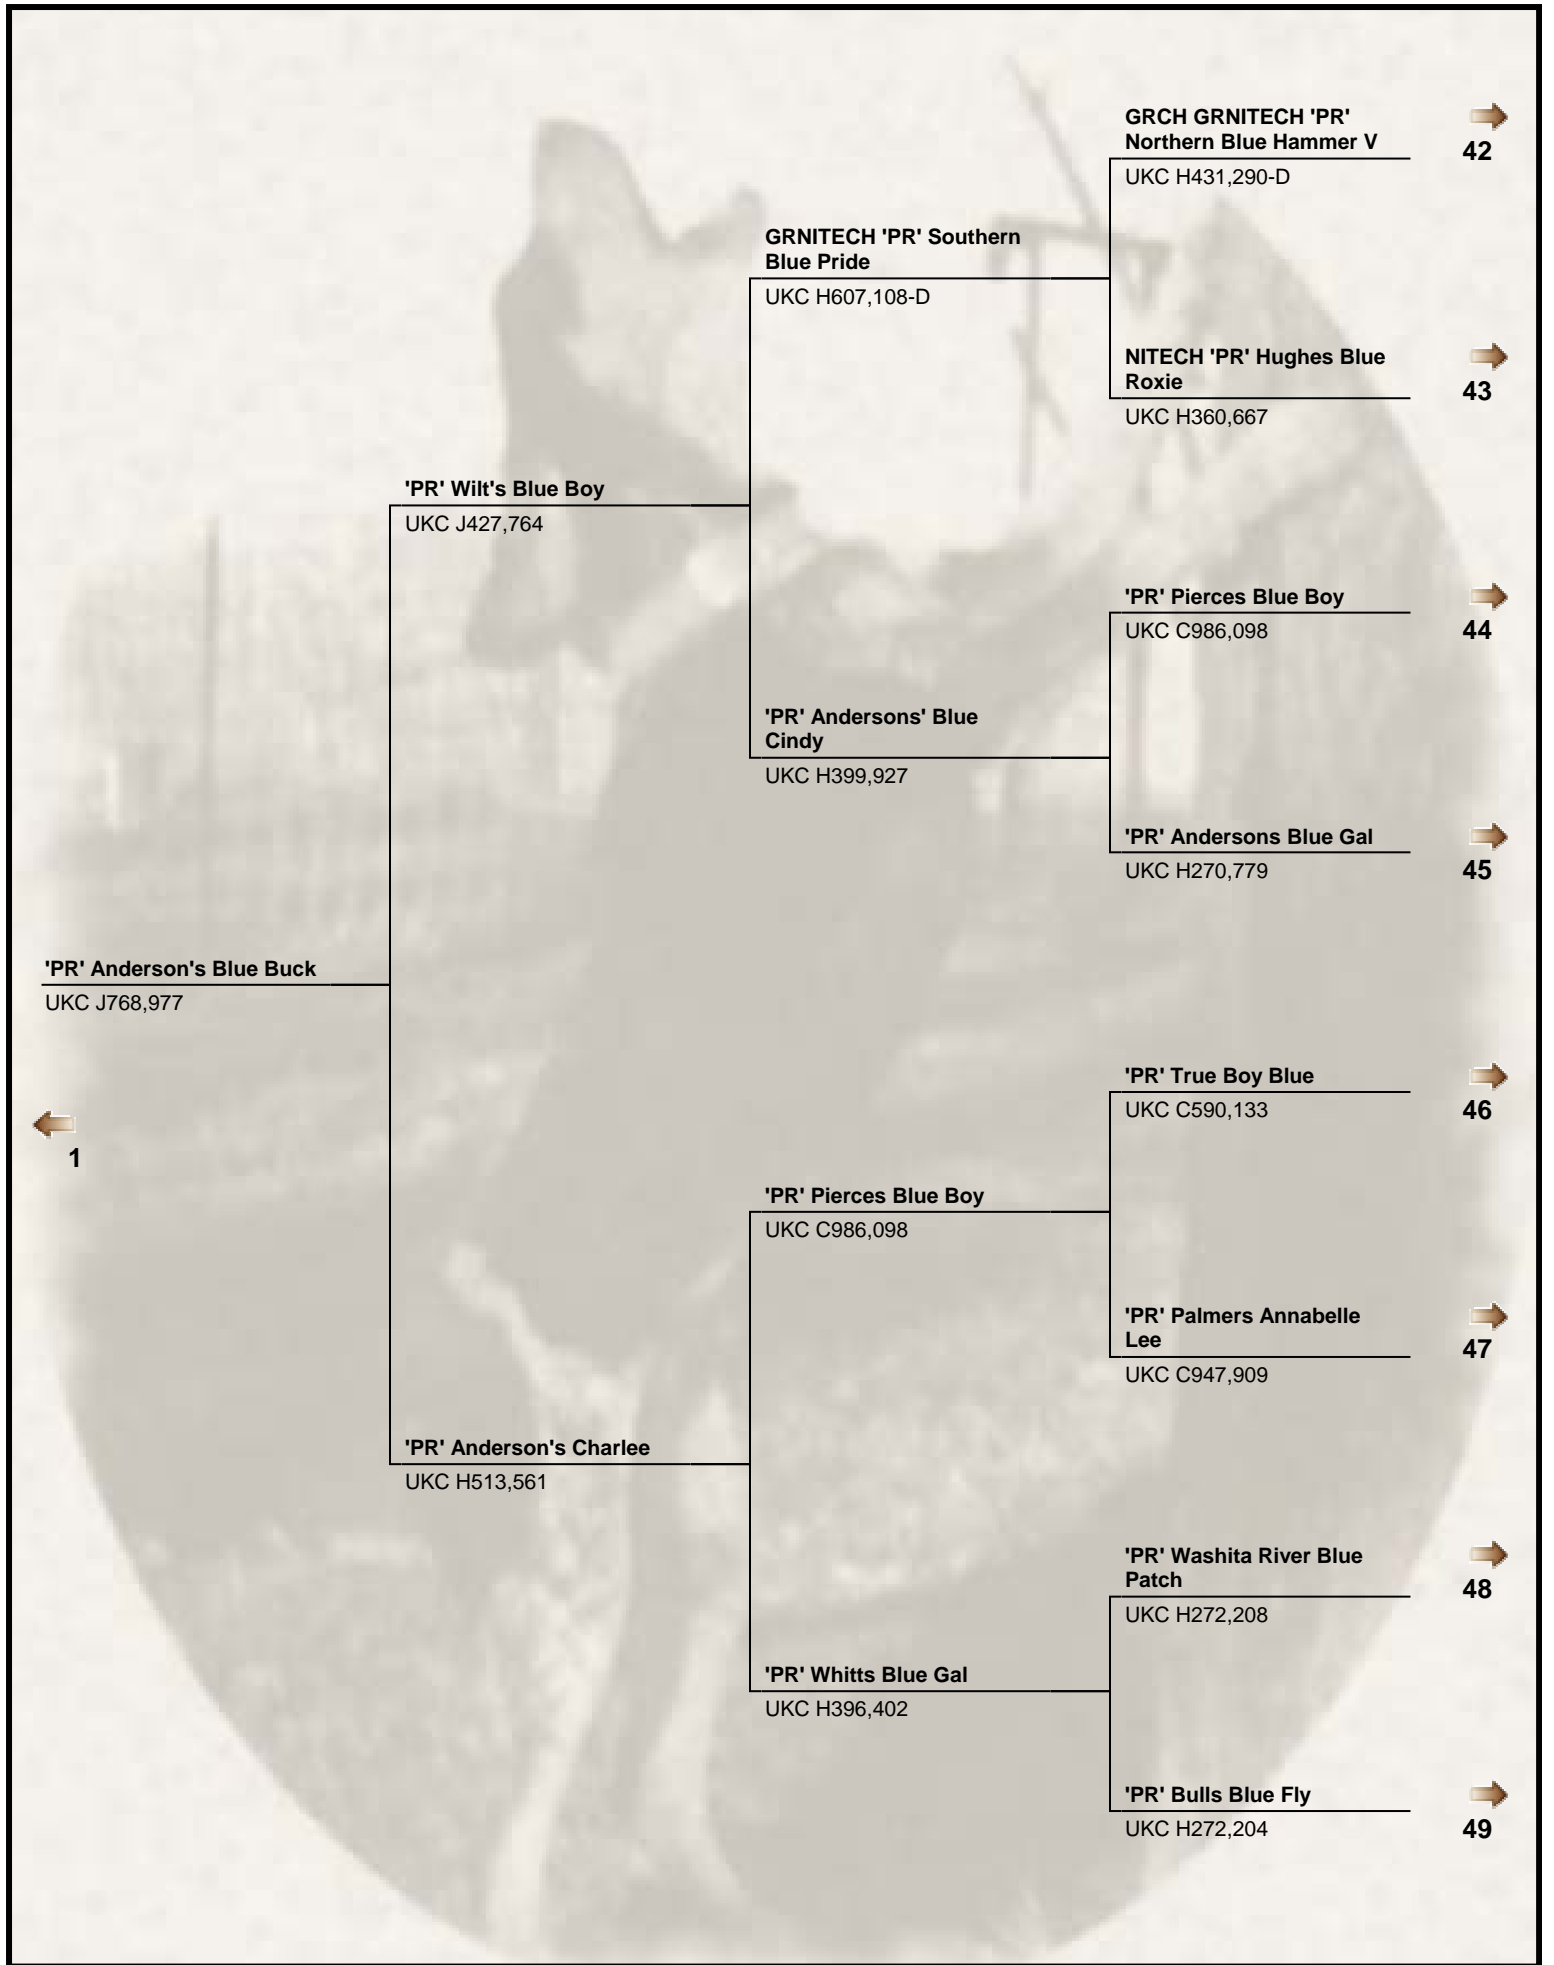

GRCH GRNITECH 'PR' Northern Blue Hammer V → **42**

UKC H431,290-D

GRNITECH 'PR' Southern Blue Pride

UKC H607,108-D

NITECH 'PR' Hughes Blue Roxie → **43**

UKC H360,667

'PR' Wilt's Blue Boy

UKC J427,764

'PR' Pierces Blue Boy → **44**

UKC C986,098

'PR' Andersons' Blue Cindy

UKC H399,927

'PR' Andersons Blue Gal → **45**

UKC H270,779

'PR' Anderson's Blue Buck

UKC J768,977

'PR' True Boy Blue → **46**

UKC C590,133

'PR' Pierces Blue Boy

UKC C986,098

'PR' Palmers Annabelle Lee → **47**

UKC C947,909

'PR' Anderson's Charlee

UKC H513,561

'PR' Washita River Blue Patch → **48**

UKC H272,208

'PR' Whitts Blue Gal

UKC H396,402

'PR' Bulls Blue Fly → **49**

UKC H272,204

← **1**