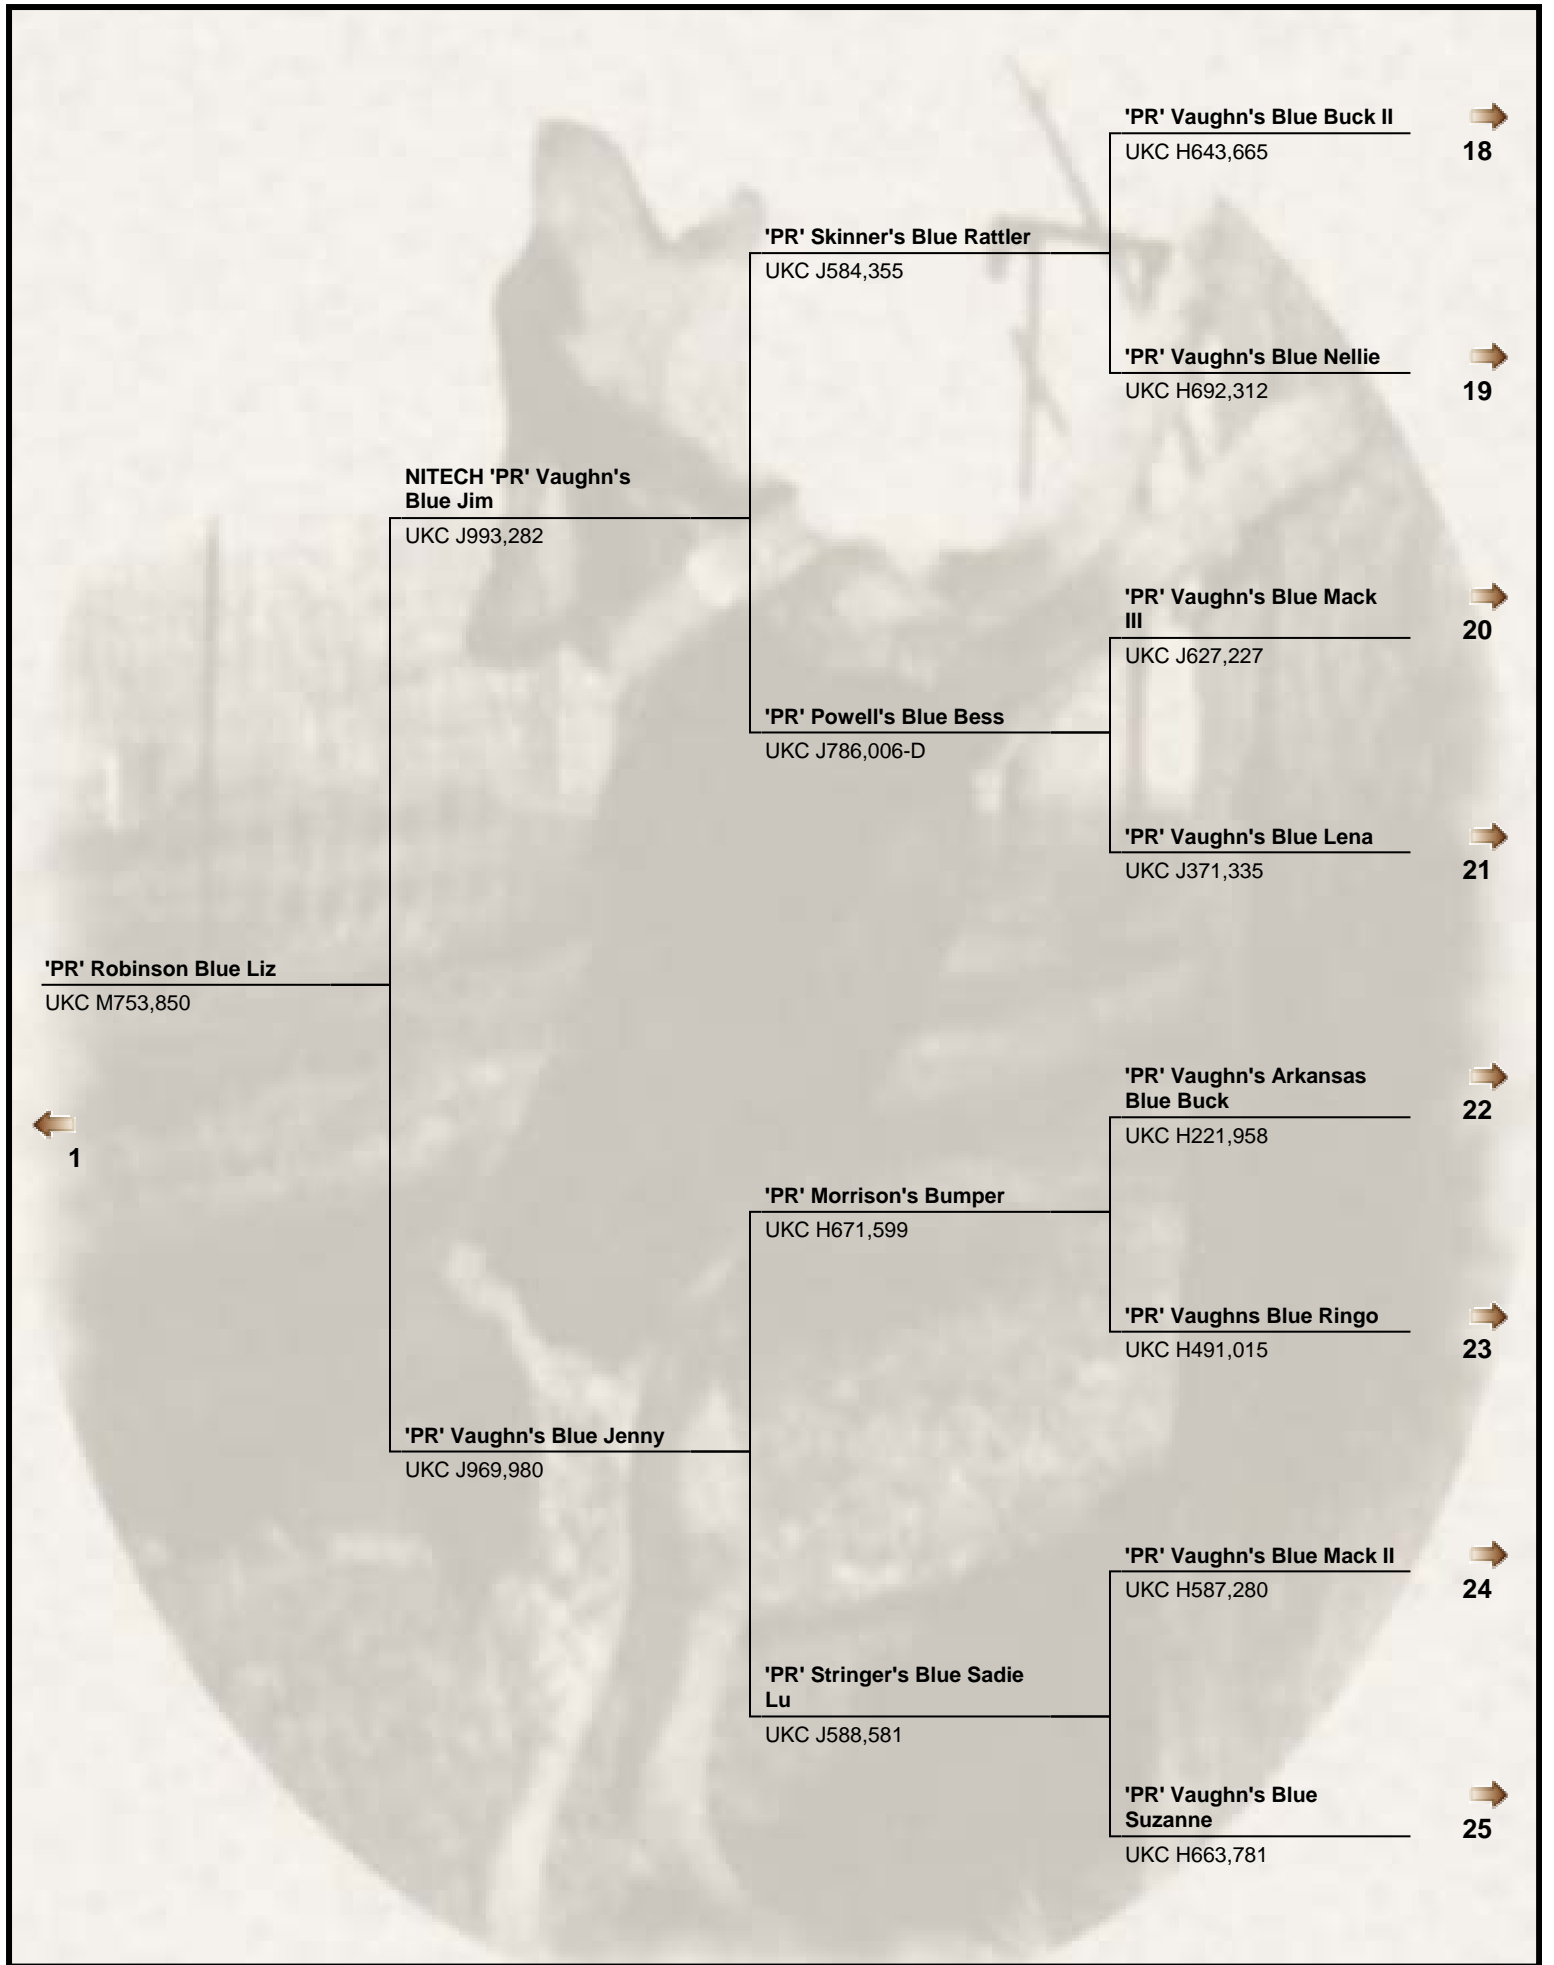

'PR' Vaughn's Blue Buck II →
UKC H643,665 **18**

'PR' Skinner's Blue Rattler
UKC J584,355

'PR' Vaughn's Blue Nellie →
UKC H692,312 **19**

NITECH 'PR' Vaughn's Blue Jim
UKC J993,282

'PR' Vaughn's Blue Mack III →
UKC J627,227 **20**

'PR' Powell's Blue Bess
UKC J786,006-D

'PR' Vaughn's Blue Lena →
UKC J371,335 **21**

'PR' Robinson Blue Liz
UKC M753,850

←
1

'PR' Vaughn's Arkansas Blue Buck →
UKC H221,958 **22**

'PR' Morrison's Bumper
UKC H671,599

'PR' Vaughn's Blue Ringo →
UKC H491,015 **23**

'PR' Vaughn's Blue Jenny
UKC J969,980

'PR' Vaughn's Blue Mack II →
UKC H587,280 **24**

'PR' Stringer's Blue Sadie Lu
UKC J588,581

'PR' Vaughn's Blue Suzanne →
UKC H663,781 **25**