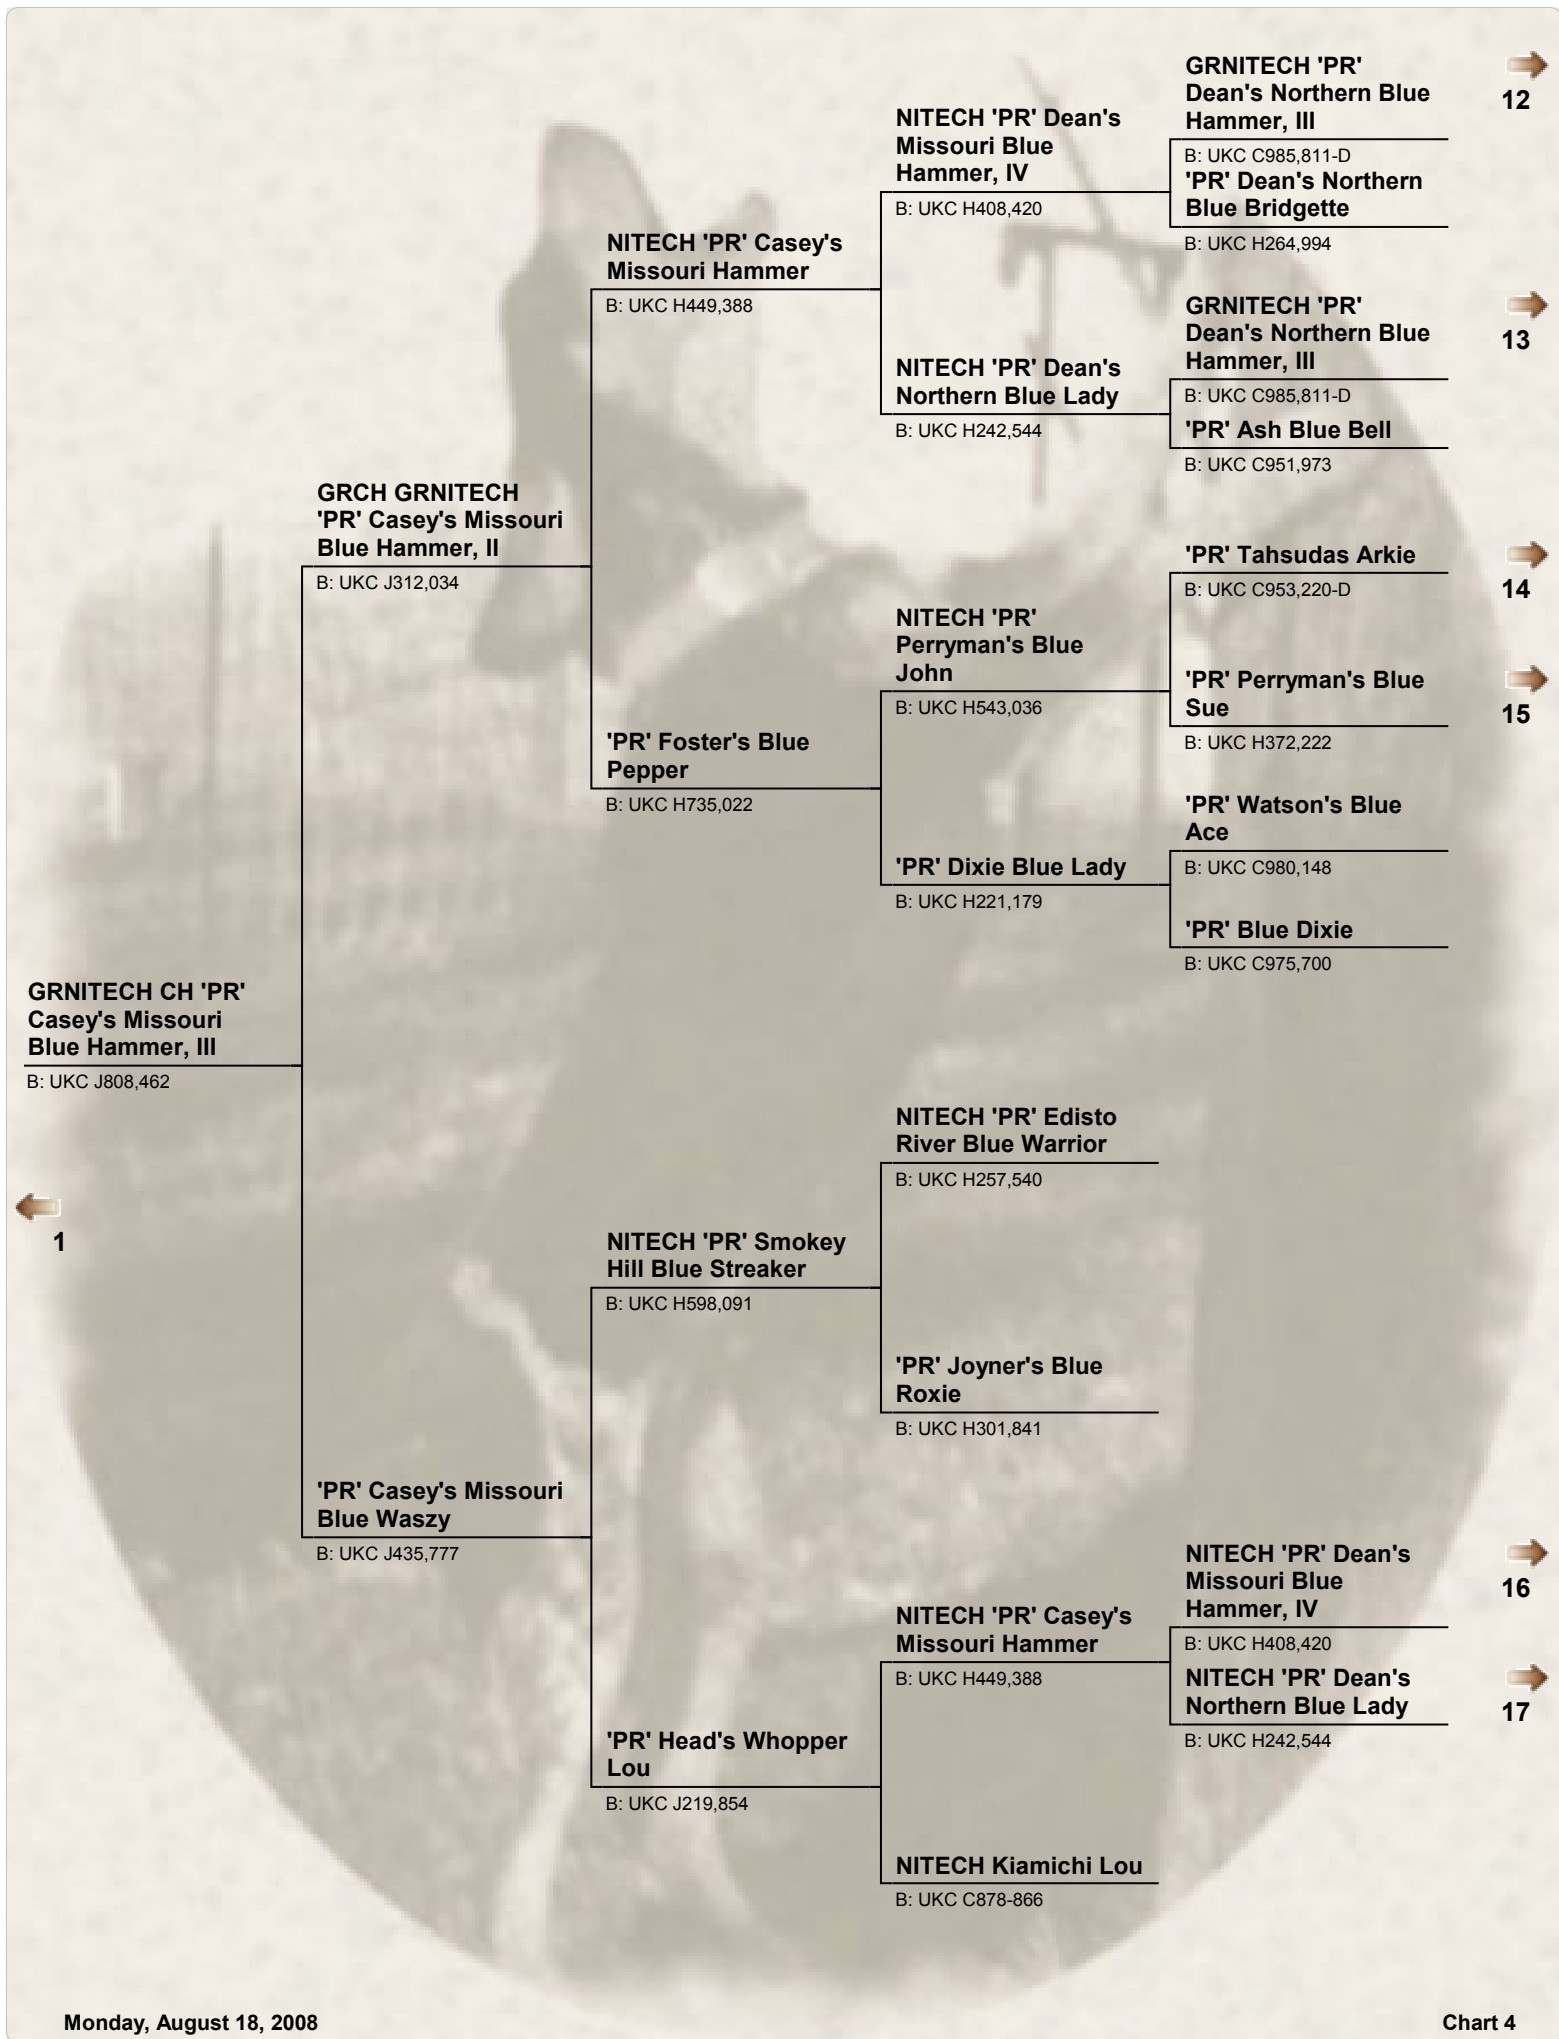

**GRNITECH CH 'PR'
Casey's Missouri
Blue Hammer, III**

B: UKC J808,462

**GRCH GRNITECH
'PR' Casey's Missouri
Blue Hammer, II**

B: UKC J312,034

**NITECH 'PR' Casey's
Missouri Hammer**

B: UKC H449,388

**NITECH 'PR' Dean's
Missouri Blue
Hammer, IV**

B: UKC H408,420

**GRNITECH 'PR'
Dean's Northern Blue
Hammer, III**

B: UKC C985,811-D

**'PR' Dean's Northern
Blue Bridgette**

B: UKC H264,994

12

**NITECH 'PR' Dean's
Northern Blue Lady**

B: UKC H242,544

**GRNITECH 'PR'
Dean's Northern Blue
Hammer, III**

B: UKC C985,811-D

'PR' Ash Blue Bell

B: UKC C951,973

13

'PR' Tahsudas Arkie

B: UKC C953,220-D

14

**NITECH 'PR'
Perryman's Blue
John**

B: UKC H543,036

**'PR' Perryman's Blue
Sue**

B: UKC H372,222

15

**'PR' Foster's Blue
Pepper**

B: UKC H735,022

**'PR' Watson's Blue
Ace**

B: UKC C980,148

'PR' Dixie Blue Lady

B: UKC H221,179

'PR' Blue Dixie

B: UKC C975,700

**NITECH 'PR' Edisto
River Blue Warrior**

B: UKC H257,540

1

**NITECH 'PR' Smokey
Hill Blue Streaker**

B: UKC H598,091

**'PR' Joyner's Blue
Roxie**

B: UKC H301,841

**'PR' Casey's Missouri
Blue Waszy**

B: UKC J435,777

**NITECH 'PR' Dean's
Missouri Blue
Hammer, IV**

B: UKC H408,420

16

**NITECH 'PR' Casey's
Missouri Hammer**

B: UKC H449,388

**NITECH 'PR' Dean's
Northern Blue Lady**

B: UKC H242,544

17

**'PR' Head's Whopper
Lou**

B: UKC J219,854

NITECH Kiamichi Lou

B: UKC C878-866