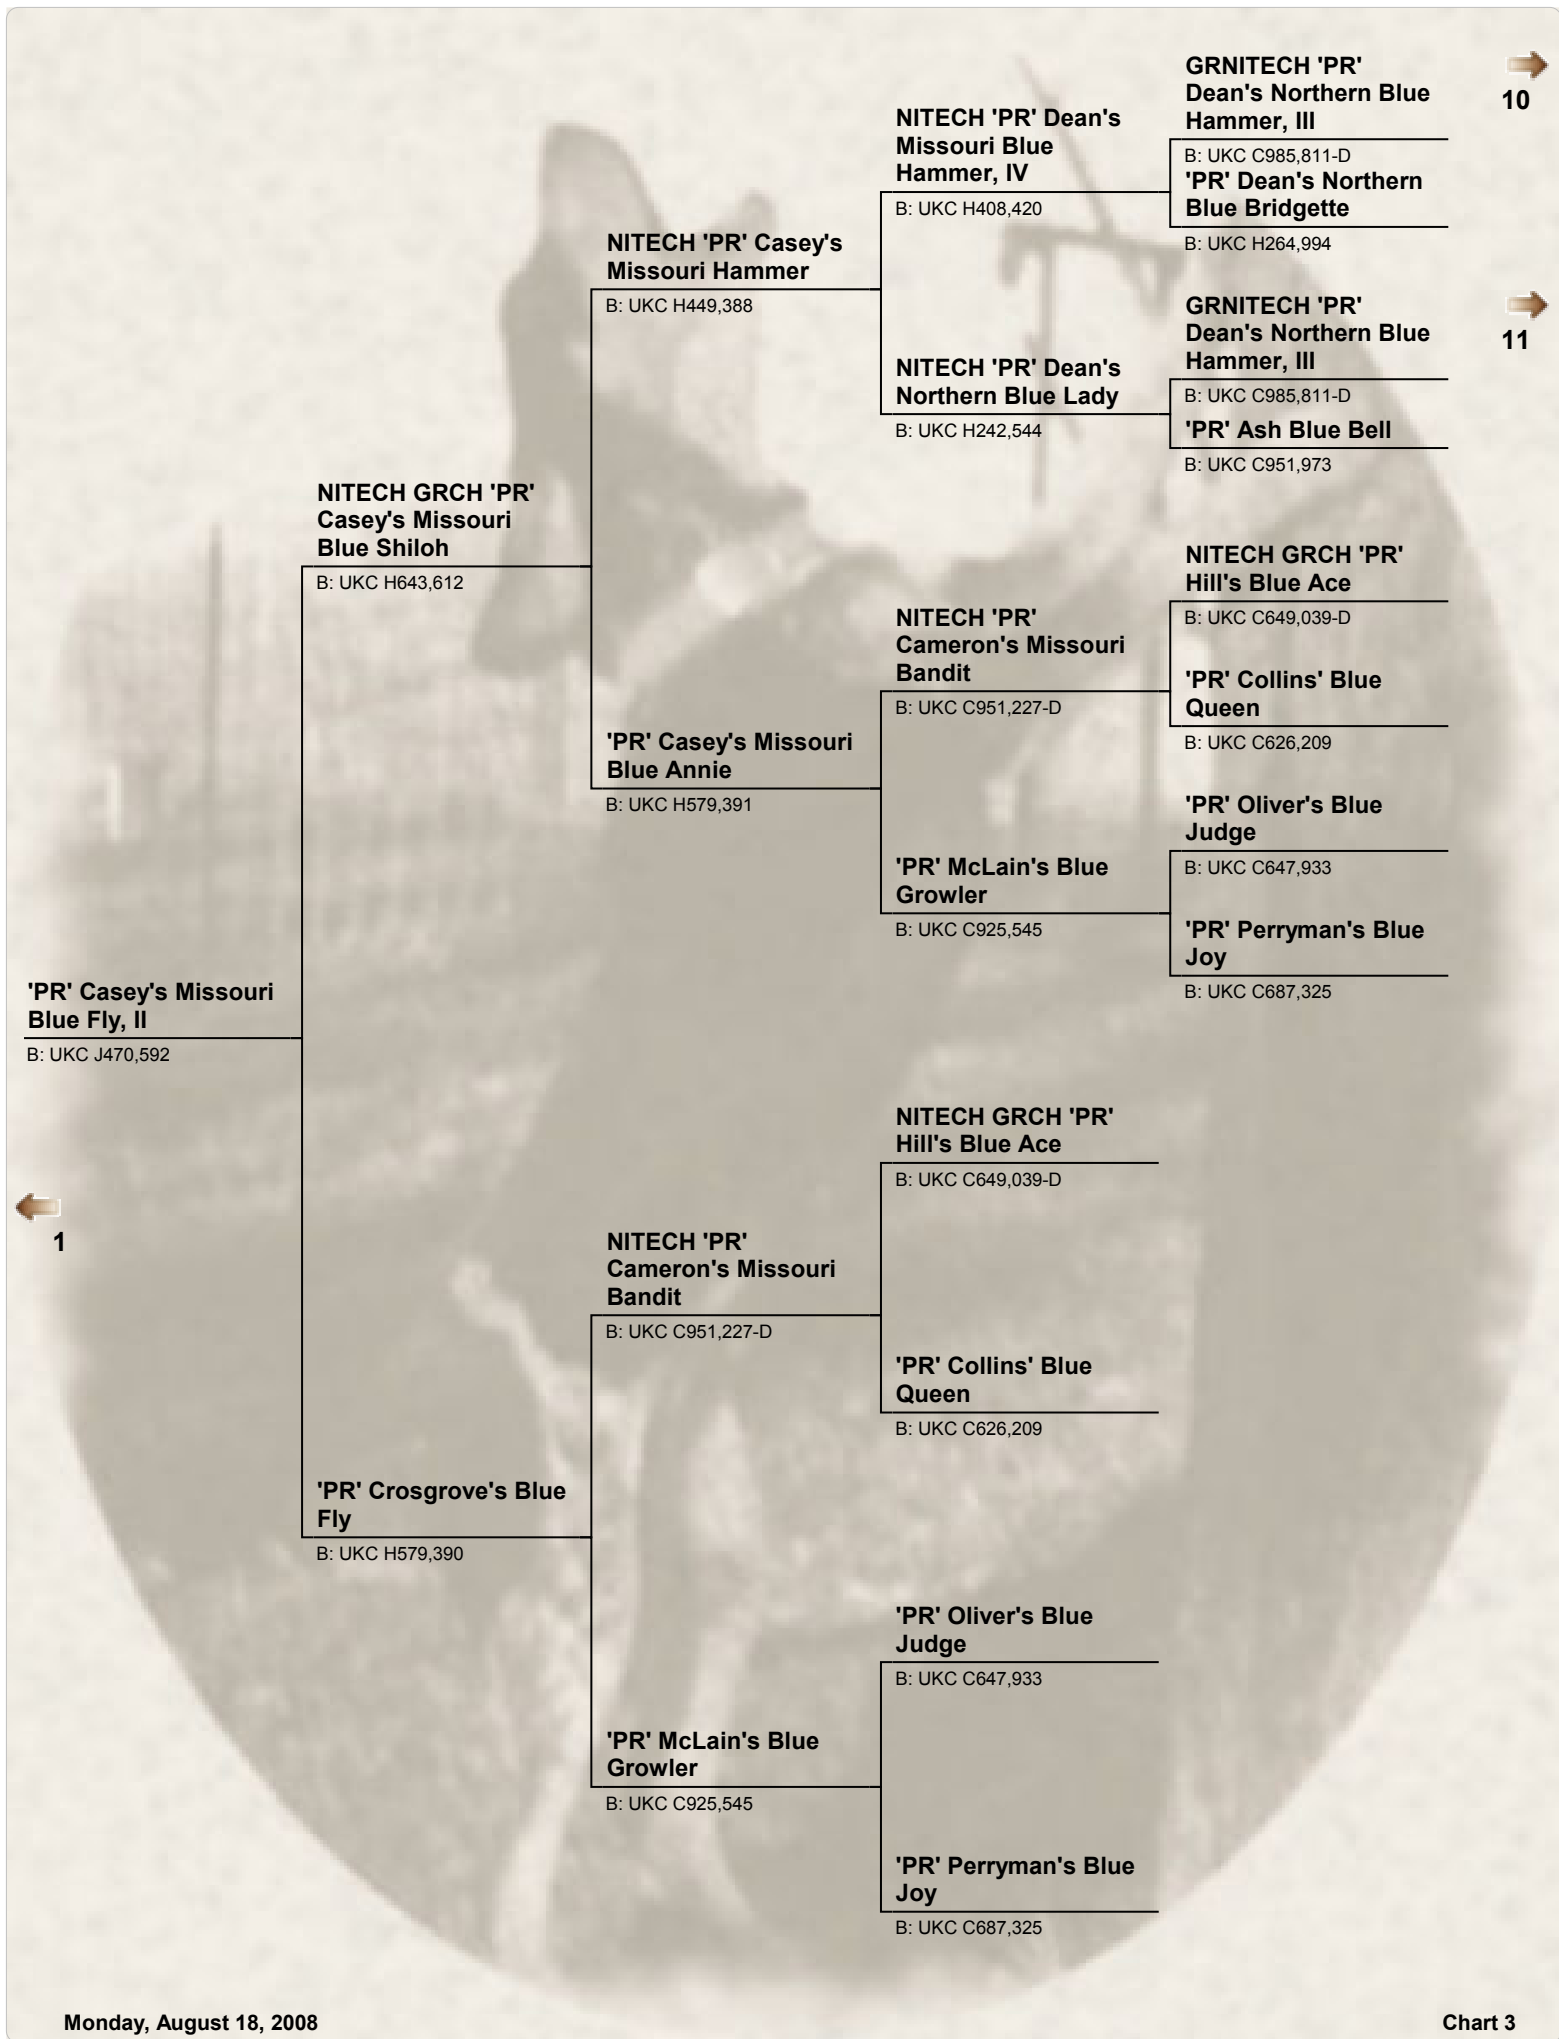

**GRNITECH 'PR'
Dean's Northern Blue
Hammer, III**

➔
10

B: UKC C985,811-D
**'PR' Dean's Northern
Blue Bridgette**

B: UKC H264,994

**GRNITECH 'PR'
Dean's Northern Blue
Hammer, III**

➔
11

B: UKC C985,811-D
'PR' Ash Blue Bell

B: UKC C951,973

**NITECH GRCH 'PR'
Hill's Blue Ace**

B: UKC C649,039-D

**'PR' Collins' Blue
Queen**

B: UKC C626,209

**'PR' Oliver's Blue
Judge**

B: UKC C647,933

**'PR' Perryman's Blue
Joy**

B: UKC C687,325

**NITECH 'PR' Dean's
Missouri Blue
Hammer, IV**

B: UKC H408,420

**NITECH 'PR' Dean's
Northern Blue Lady**

B: UKC H242,544

**NITECH 'PR'
Cameron's Missouri
Bandit**

B: UKC C951,227-D

**'PR' McLain's Blue
Growler**

B: UKC C925,545

**NITECH GRCH 'PR'
Hill's Blue Ace**

B: UKC C649,039-D

**'PR' Collins' Blue
Queen**

B: UKC C626,209

**'PR' Oliver's Blue
Judge**

B: UKC C647,933

**'PR' Perryman's Blue
Joy**

B: UKC C687,325

**NITECH 'PR' Casey's
Missouri Hammer**

B: UKC H449,388

**'PR' Casey's Missouri
Blue Annie**

B: UKC H579,391

**NITECH 'PR'
Cameron's Missouri
Bandit**

B: UKC C951,227-D

**'PR' McLain's Blue
Growler**

B: UKC C925,545

**NITECH GRCH 'PR'
Casey's Missouri
Blue Shiloh**

B: UKC H643,612

**'PR' Crosgrove's Blue
Fly**

B: UKC H579,390

**'PR' Casey's Missouri
Blue Fly, II**

B: UKC J470,592

←
1