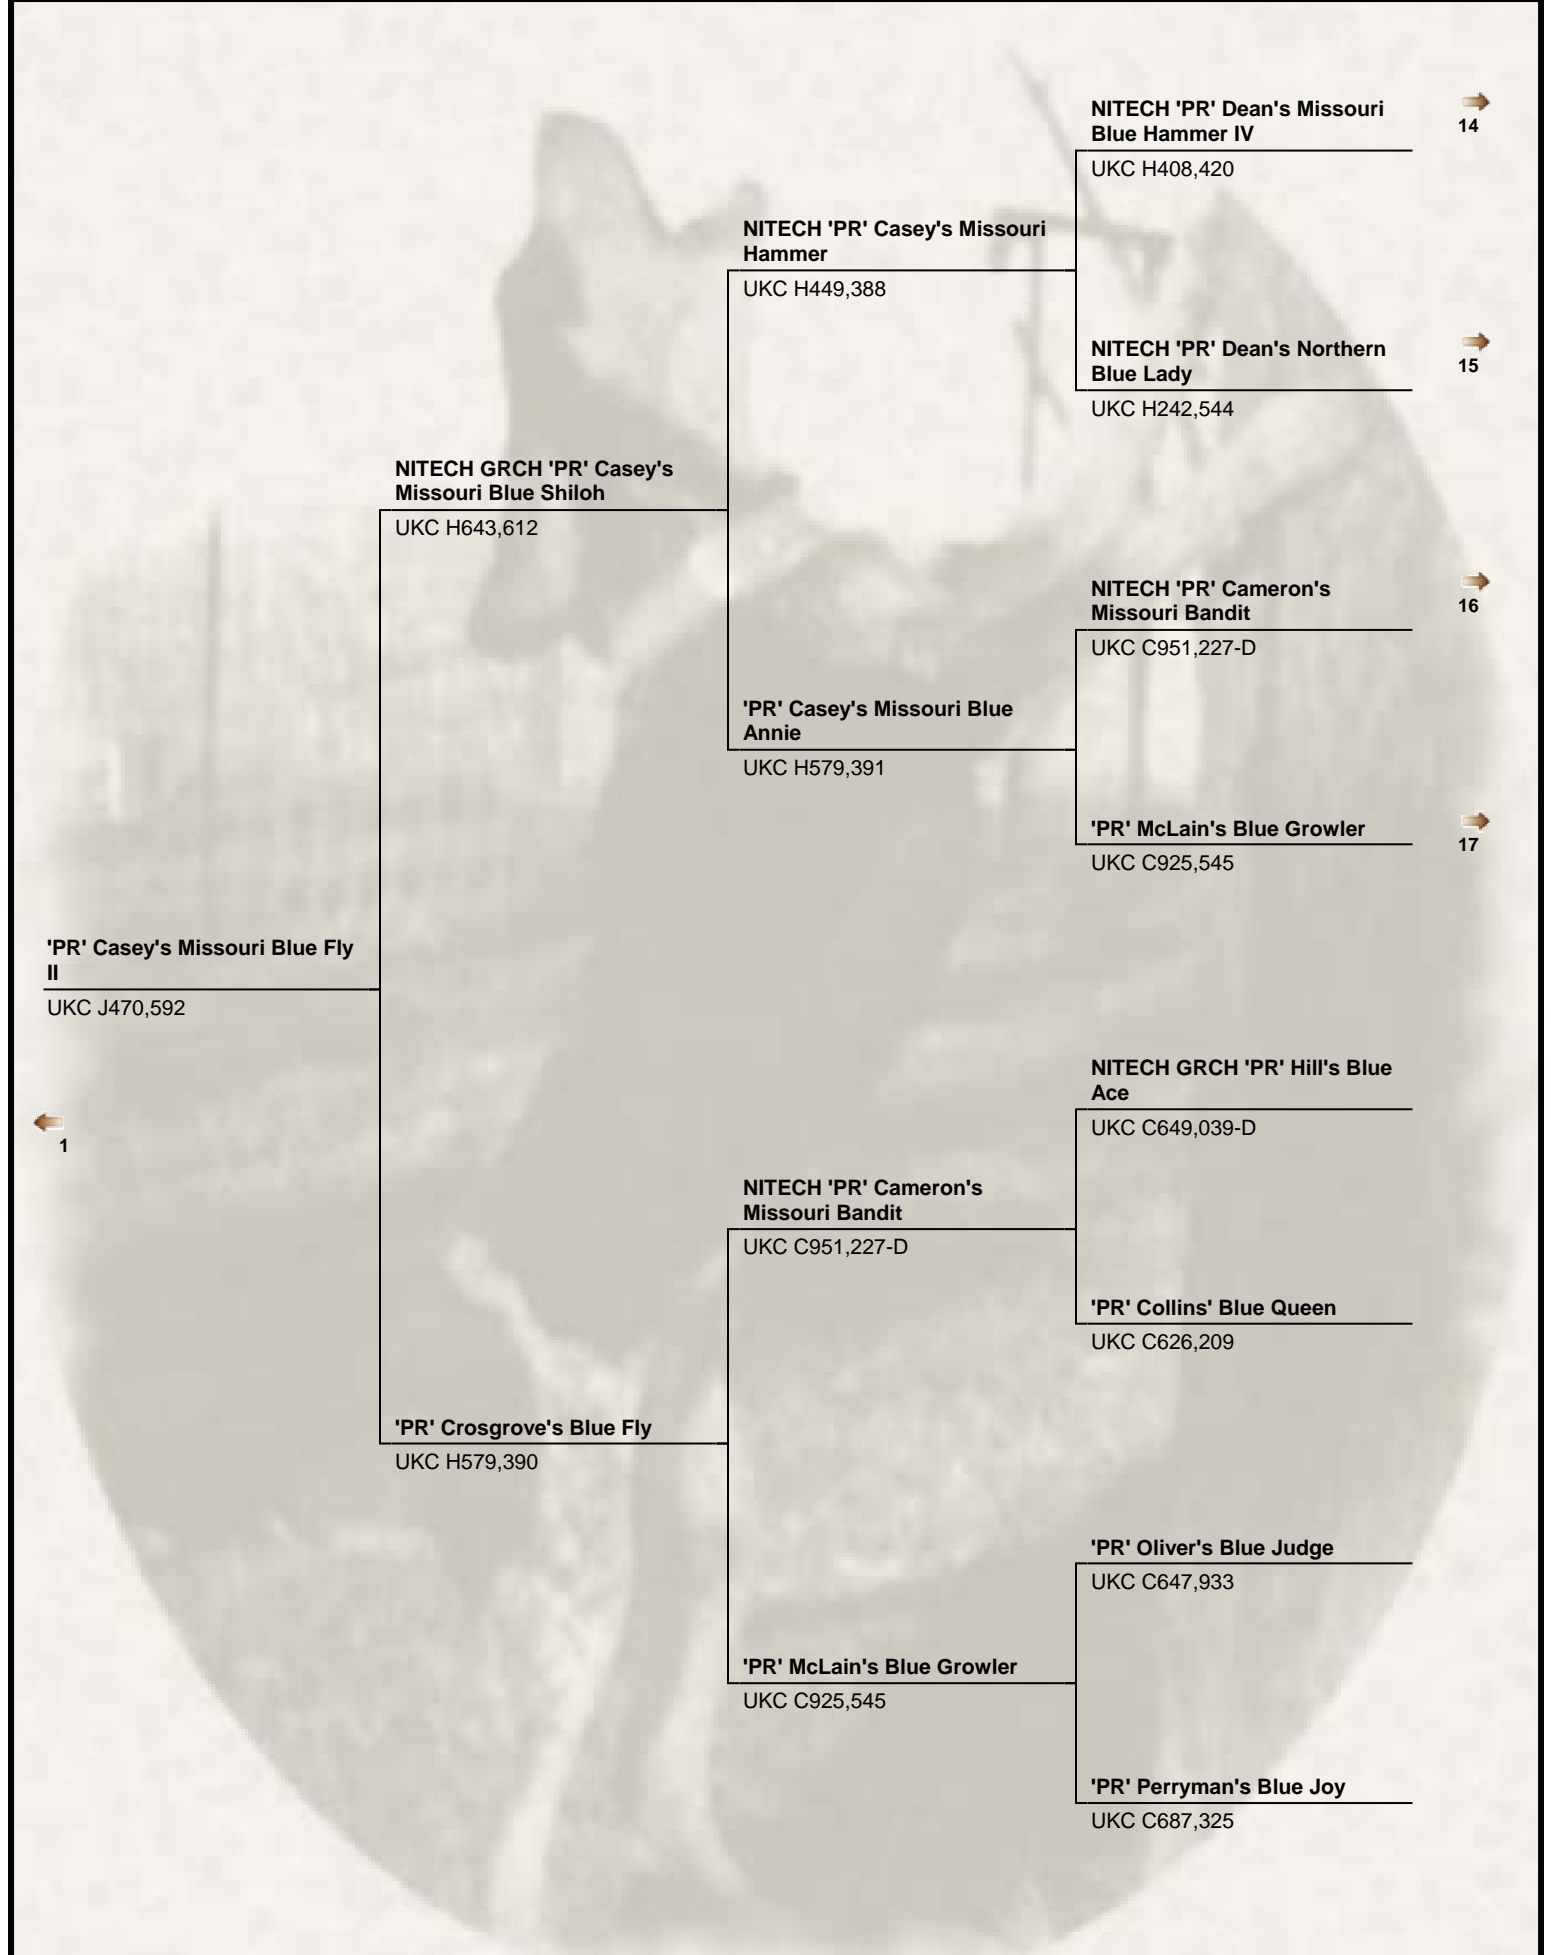

'PR' Dixie Blue Lady

UKC H221,179

'PR' Watson's Blue Ace

UKC C980,148

'PR' Blue Dixie

UKC C975,700

NITECH 'PR' Dean's Missouri Blue Hammer IV

14